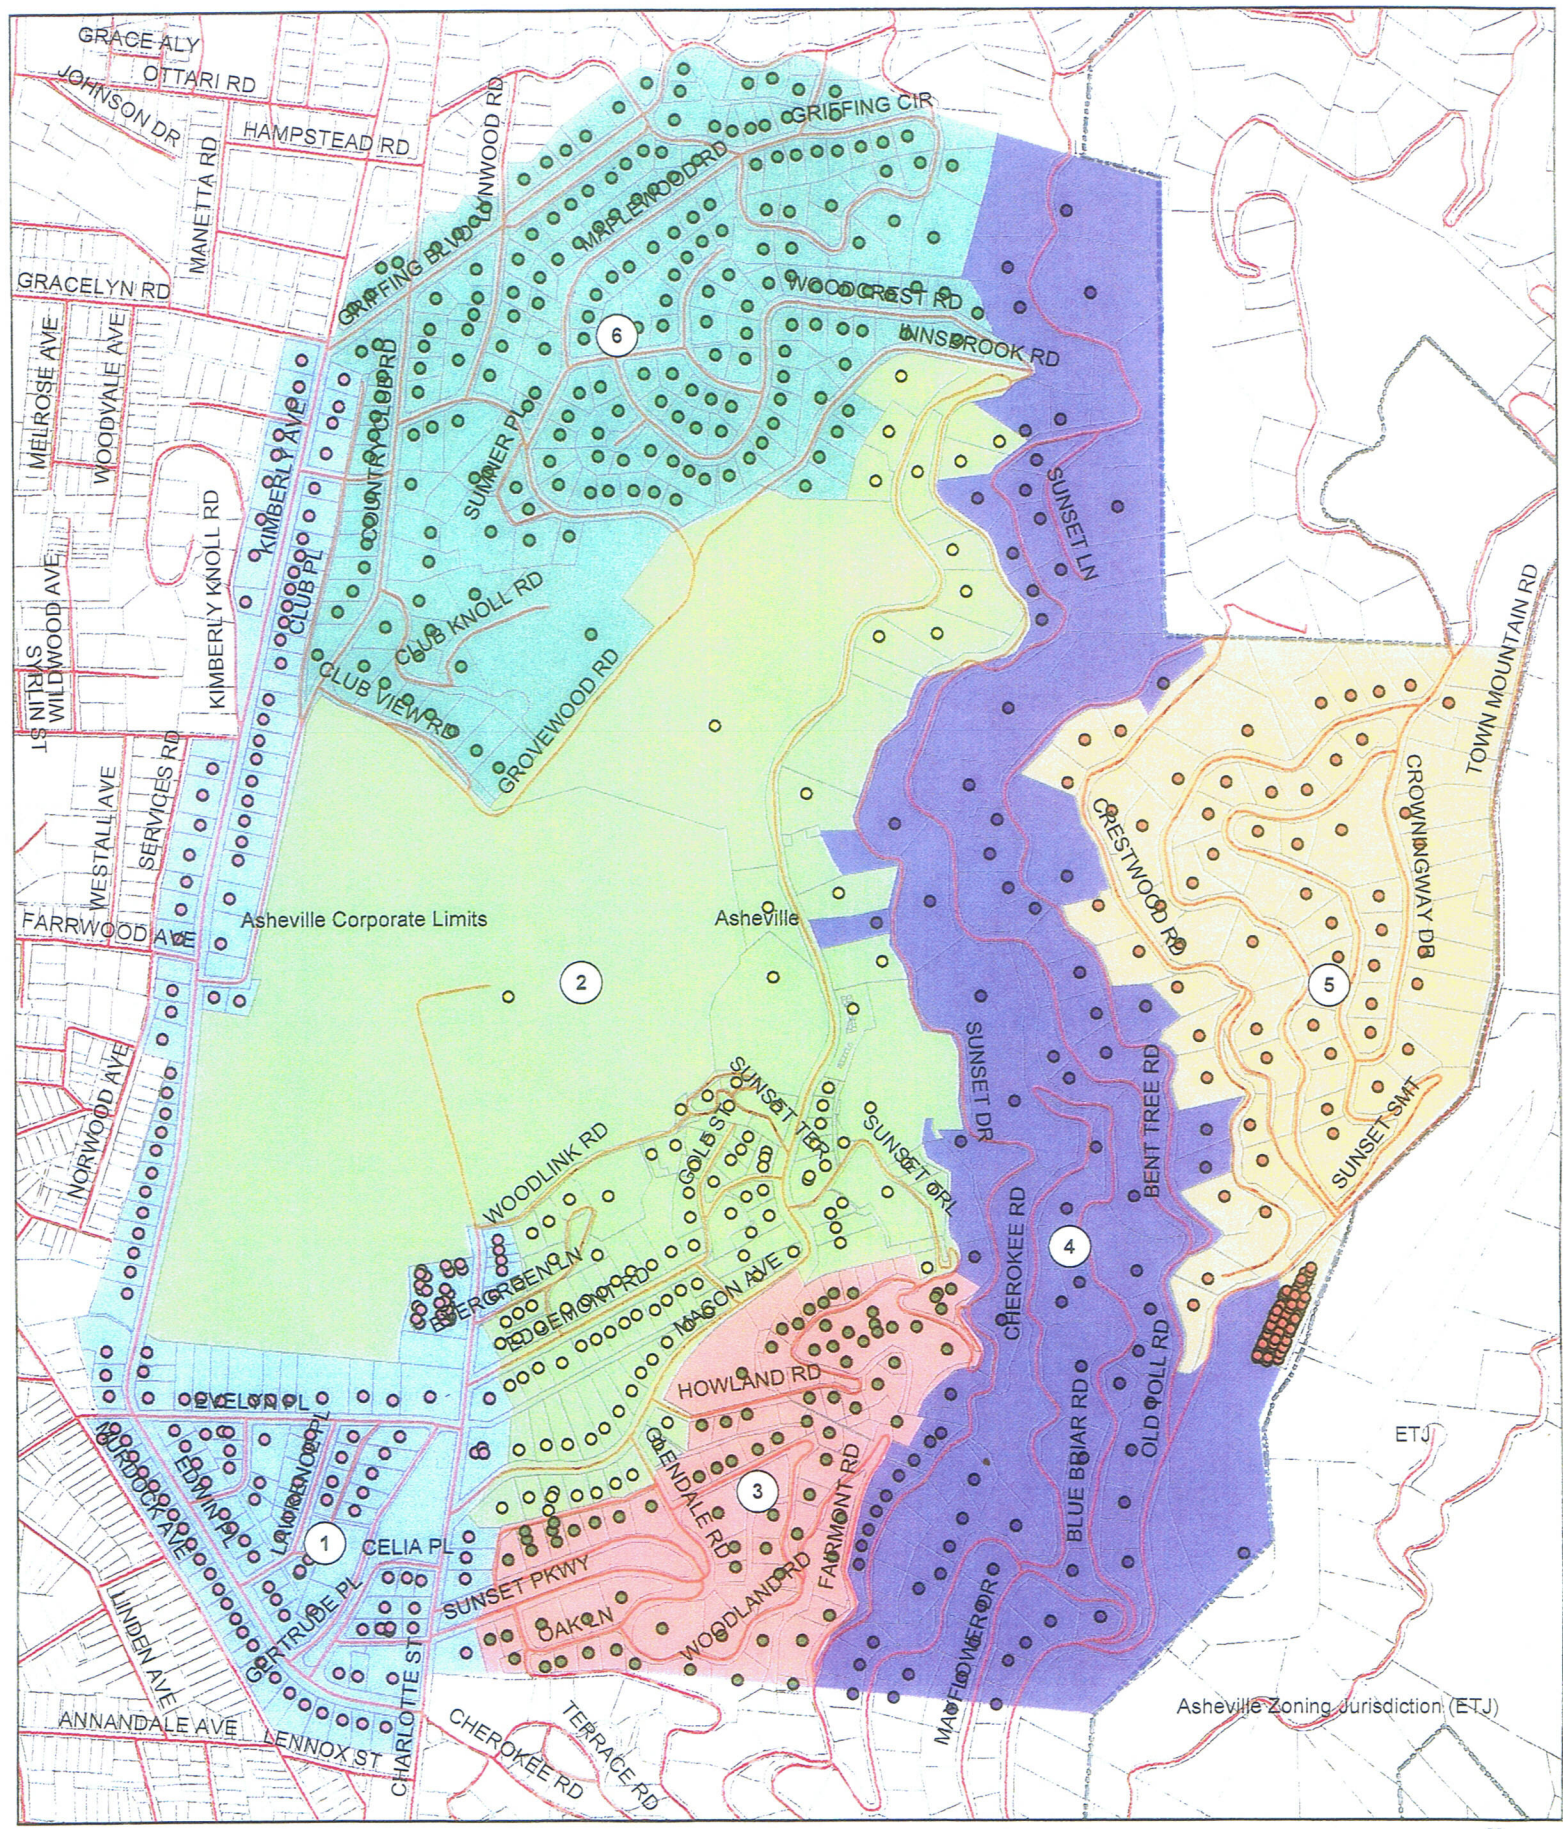

Grove Park Sunset Mountain Neighborhood Association Divisions

1:10,000