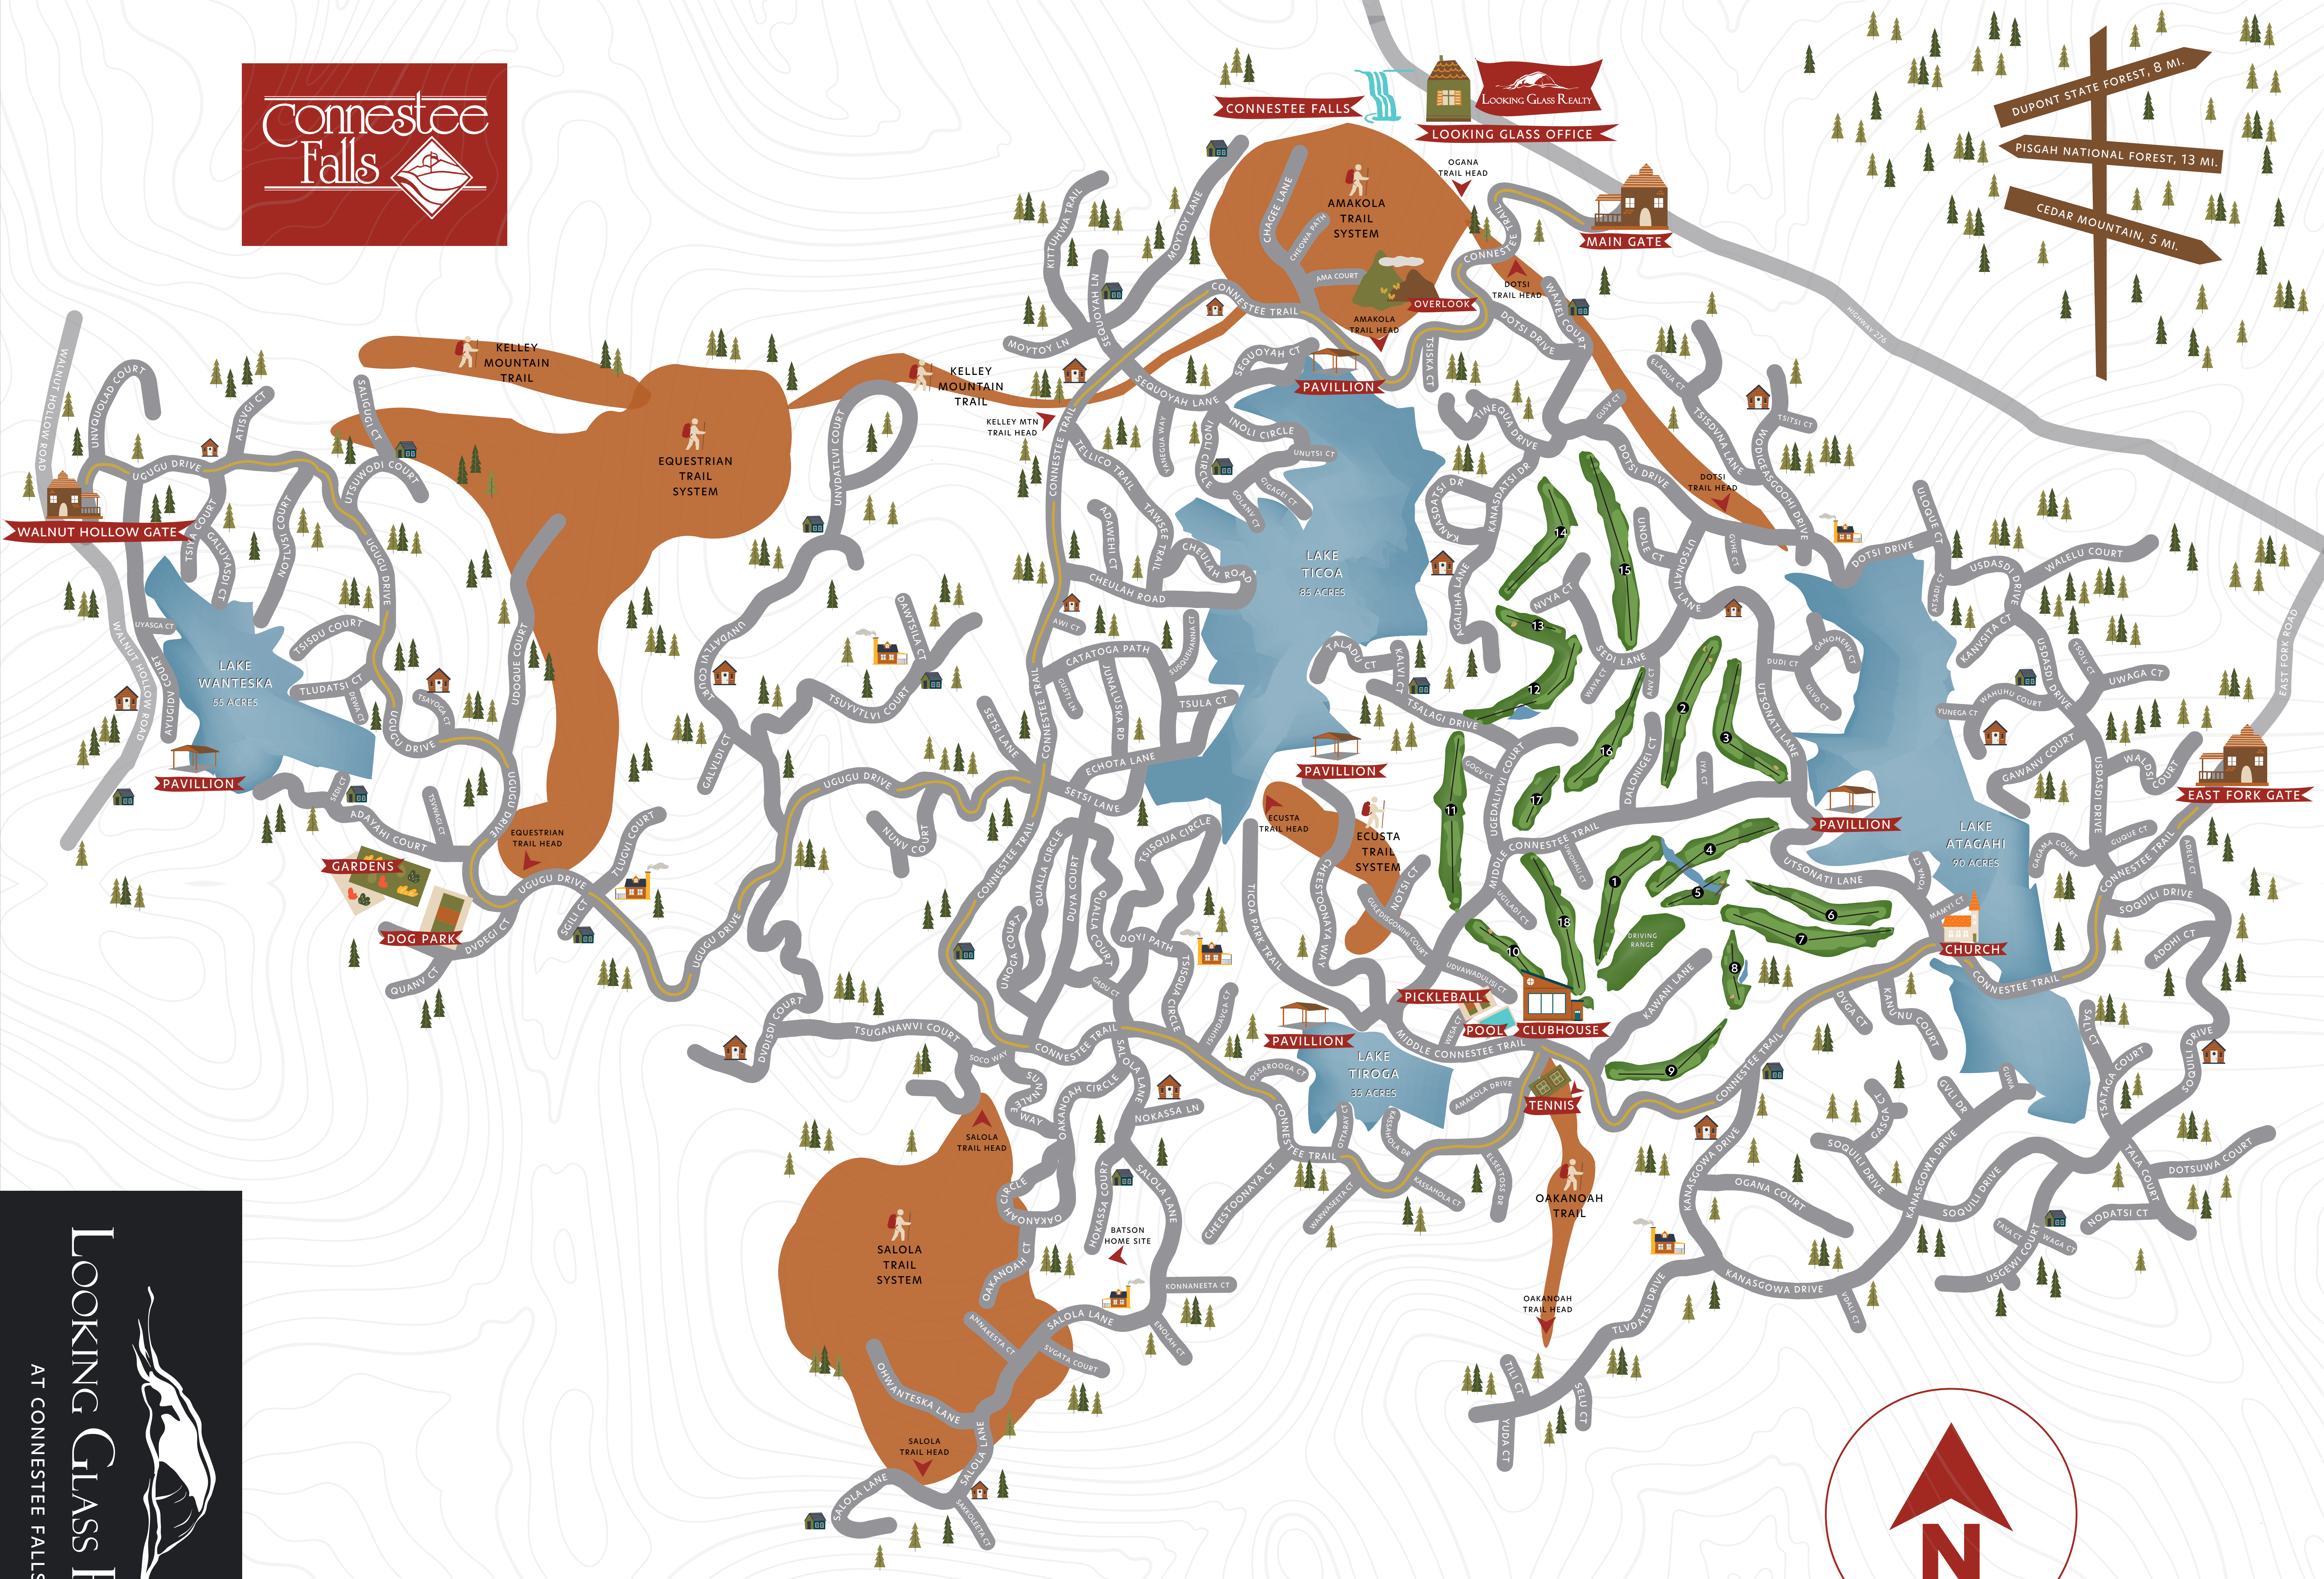

CONNESTEE FALLS
LOOKING GLASS REALTY
LOOKING GLASS OFFICE

DUPONT STATE FOREST, 8 MI.
PISGAH NATIONAL FOREST, 13 MI.
CEDAR MOUNTAIN, 5 MI.

FOR MORE INFORMATION
OR TO VIEW ACTIVE LISTINGS VISIT
LOOKINGGLASSREALTY.COM

LOOKING GLASS REALTY
AT CONNESTEE FALLS