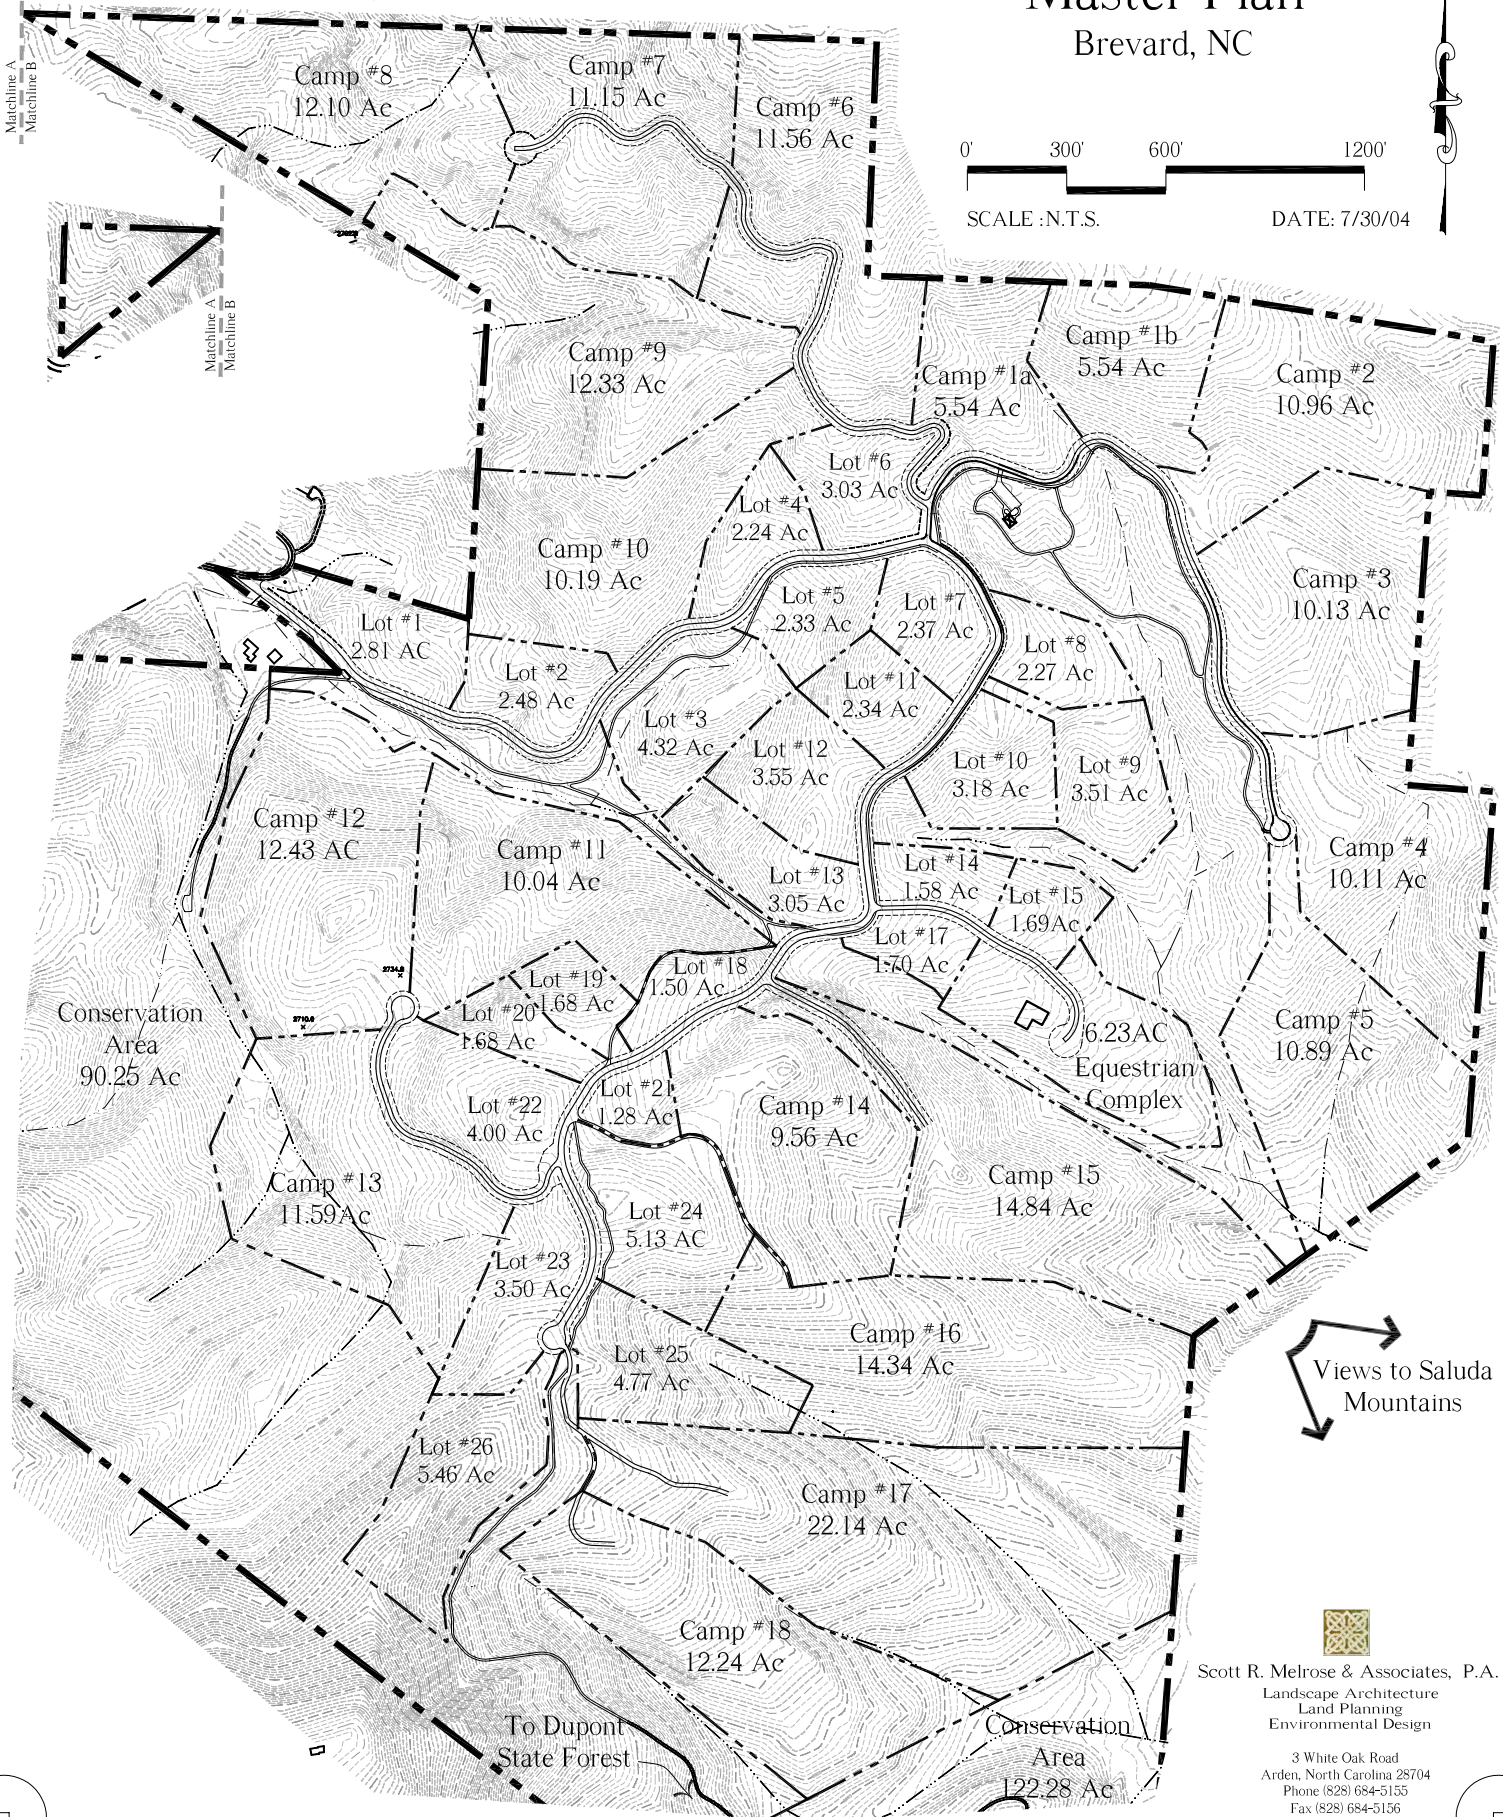

Sylvan Habitat Master Plan

Brevard, NC

Views to Blue
Ridge Parkway

0' 300' 600' 1200'

SCALE :N.T.S.

DATE: 7/30/04

Scott R. Melrose & Associates, P.A.
Landscape Architecture
Land Planning
Environmental Design