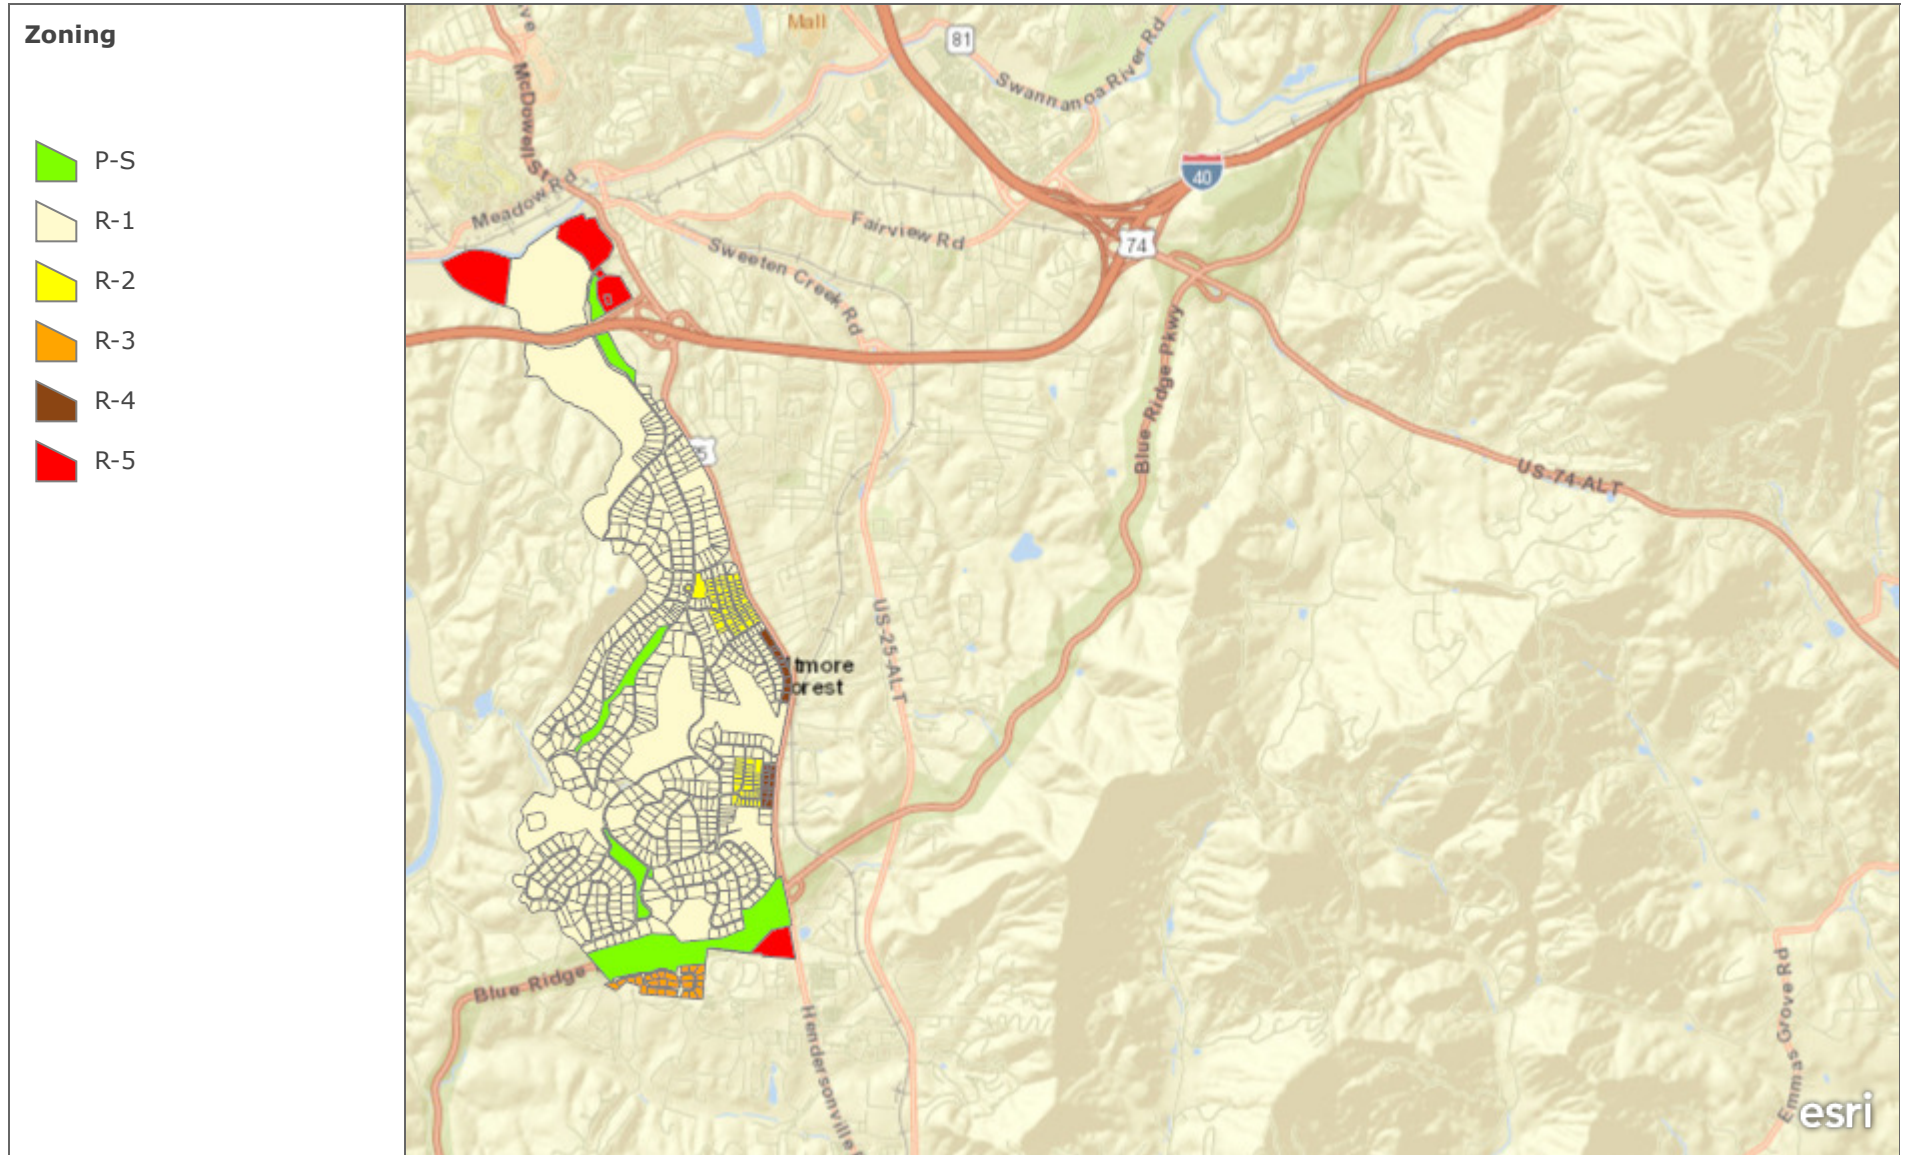

Biltmore Forest Zoning

Zoning Layer for the Town of Biltmore Forest, NC

1mi

Buncombe County, NC, State of North Carolina DOT, Esri, HERE, Garmin, INCREMENT P, NGA, USGS