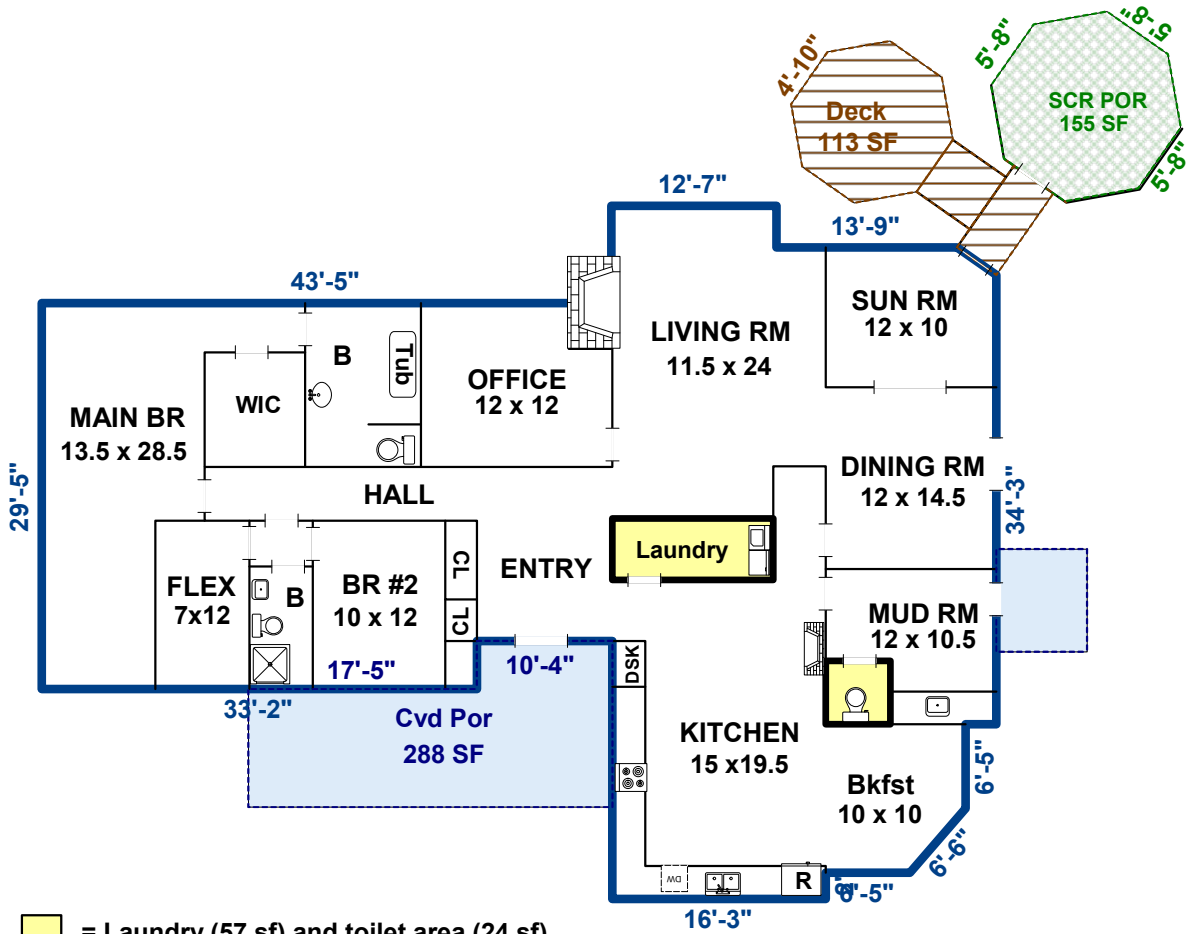

FINISHED HEATED LIVING AREA

2588 SF

 = Laundry (57 sf) and toilet area (24 sf) are finished but have no heat. They are not included in the FHLA.

Bath (44 sf) is finished but has no heat. →

Studio (256 sf) is heated and finished.

Interior sketches are for illustration purposes only.
 Prepared by Diane L. Jetton, HMS (828)553-0171; dlj@pobox.com