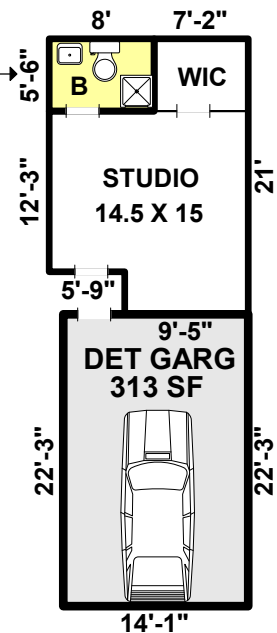

FINISHED HEATED LIVING AREA

2588 SF

 = Laundry (57 sf) and toilet area (24 sf) are finished but have no heat. They are not included in the FHLA.

Bath (44 sf) is finished but has no heat. →

Studio (256 sf) is heated and finished.

Interior sketches are for illustration purposes only.
 Prepared by Diane L. Jetton, HMS (828)553-0171; dlj@pobox.com