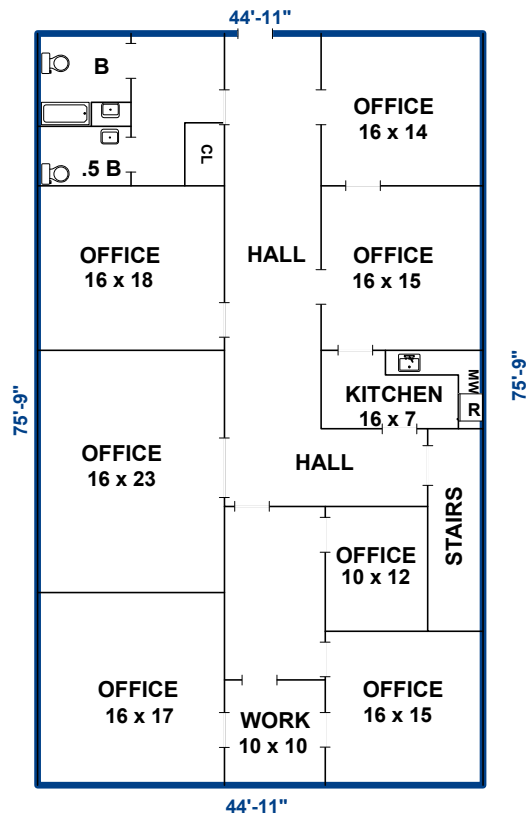

FINISHED HEATED AREA

MAIN LEVEL = 3417 SF

SECOND LEVEL = 3402 SF

SECOND LEVEL
3402 SF

NOT INCLUDED IN THE FINISHED HEATED AREA TOTAL

- = Area (269 sf) is heated and part finished.
- = Area (160 sf) is finished and heated
It is not contiguous to another FHA.
- = Area (154 sf) is finished but has no heat.

Interior sketches are for illustration purposes only.
Prepared by Diane L. Jetton, HMS (828)553-0171