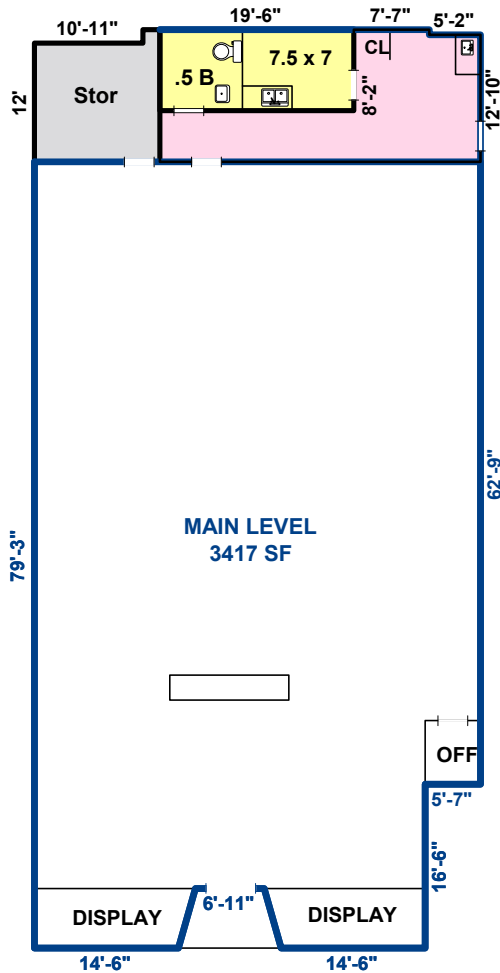

FINISHED HEATED AREA

MAIN LEVEL = 3417 SF

SECOND LEVEL = 3402 SF

SECOND LEVEL
3402 SF

NOT INCLUDED IN THE FINISHED HEATED AREA TOTAL

- = Area (269 sf) is heated and part finished.
- = Area (160 sf) is finished and heated
It is not contiguous to another FHA.
- = Area (154 sf) is finished but has no heat.

Interior sketches are for illustration purposes only.
Prepared by Diane L. Jetton, HMS (828)553-0171