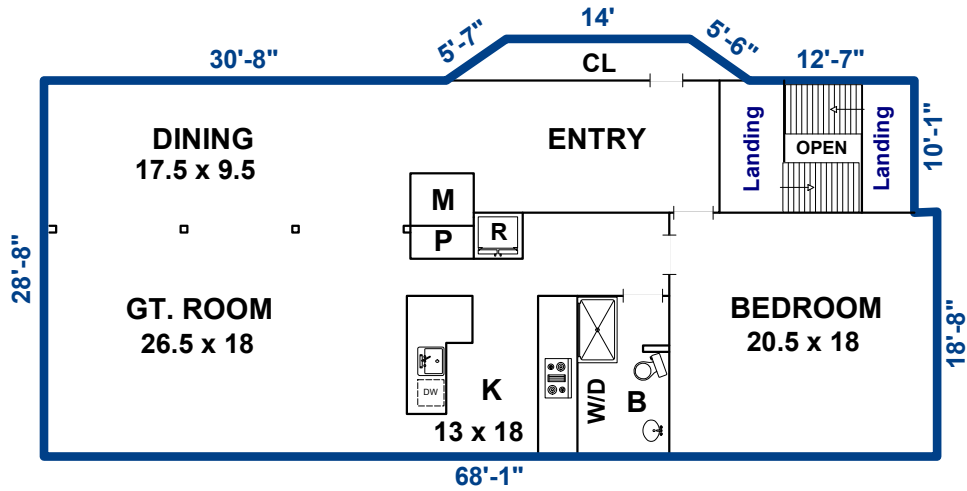

FINISHED HEATED LIVING AREA

1981 SF

Interior sketches are for illustration purposes only.
Prepared by Diane L. Jetton, HMS (828)553-0171; dlj@pobox.com