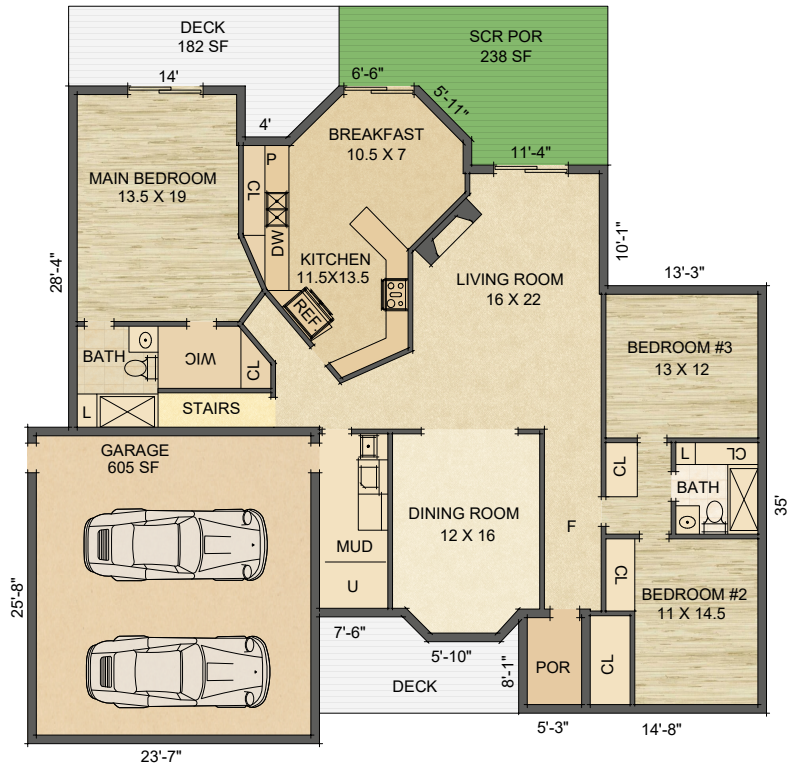

FINISHED HEATED LIVING AREA

MAIN LEVEL = 2000 SF
 FINISHED BSMT* = 895 SF
 * Below Grade

MAIN LEVEL
2000 SF

FINISHED BSMT*
895 SF

■ = Shop* (250 sf) and Exercise area (187 sf)
 are part finished/heated. They are not
 included in the FHLA.