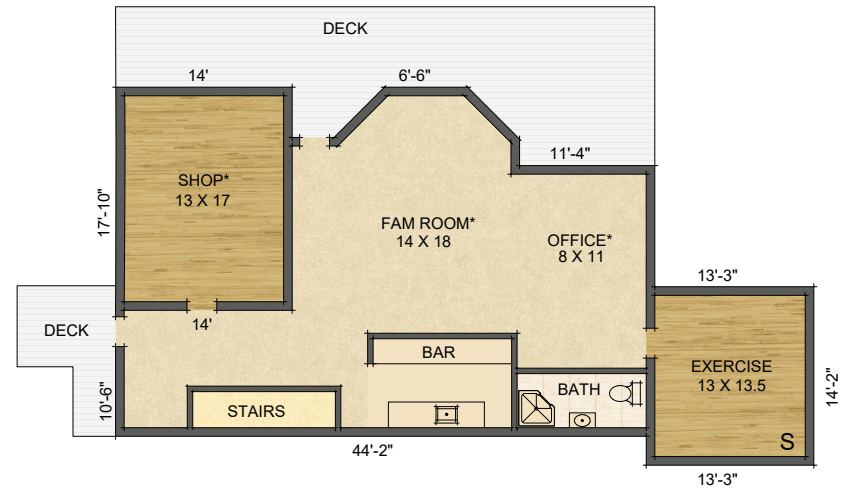

FINISHED HEATED LIVING AREA

MAIN LEVEL = 2000 SF
 FINISHED BSMT* = 895 SF
 * Below Grade

MAIN LEVEL
2000 SF

FINISHED BSMT*
895 SF

■ = Shop* (250 sf) and Exercise area (187 sf)
 are part finished/heated. They are not
 included in the FHLA.