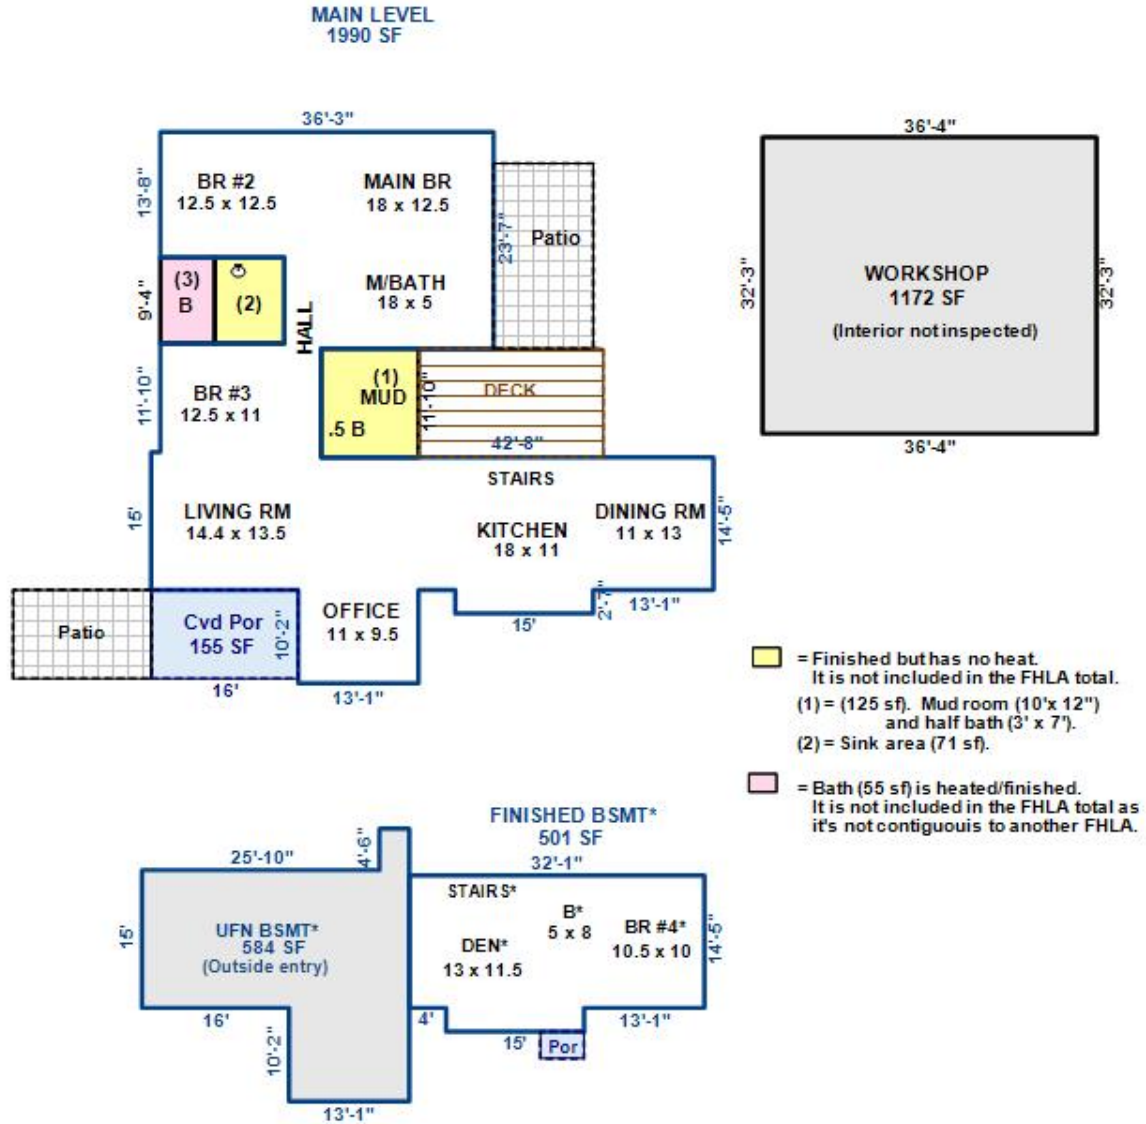

64 RICH MOUNTAIN ROAD, BREVARD, NC 28712

FINISHED HEATED LIVING AREA

MAIN LEVEL = 1990 SF

FIN BSMT* = 501 SF

* Below Grade

* Below Grade

Prepared by Diane L. Jetton, HMS (828)553-0171; dlj@pobox.com