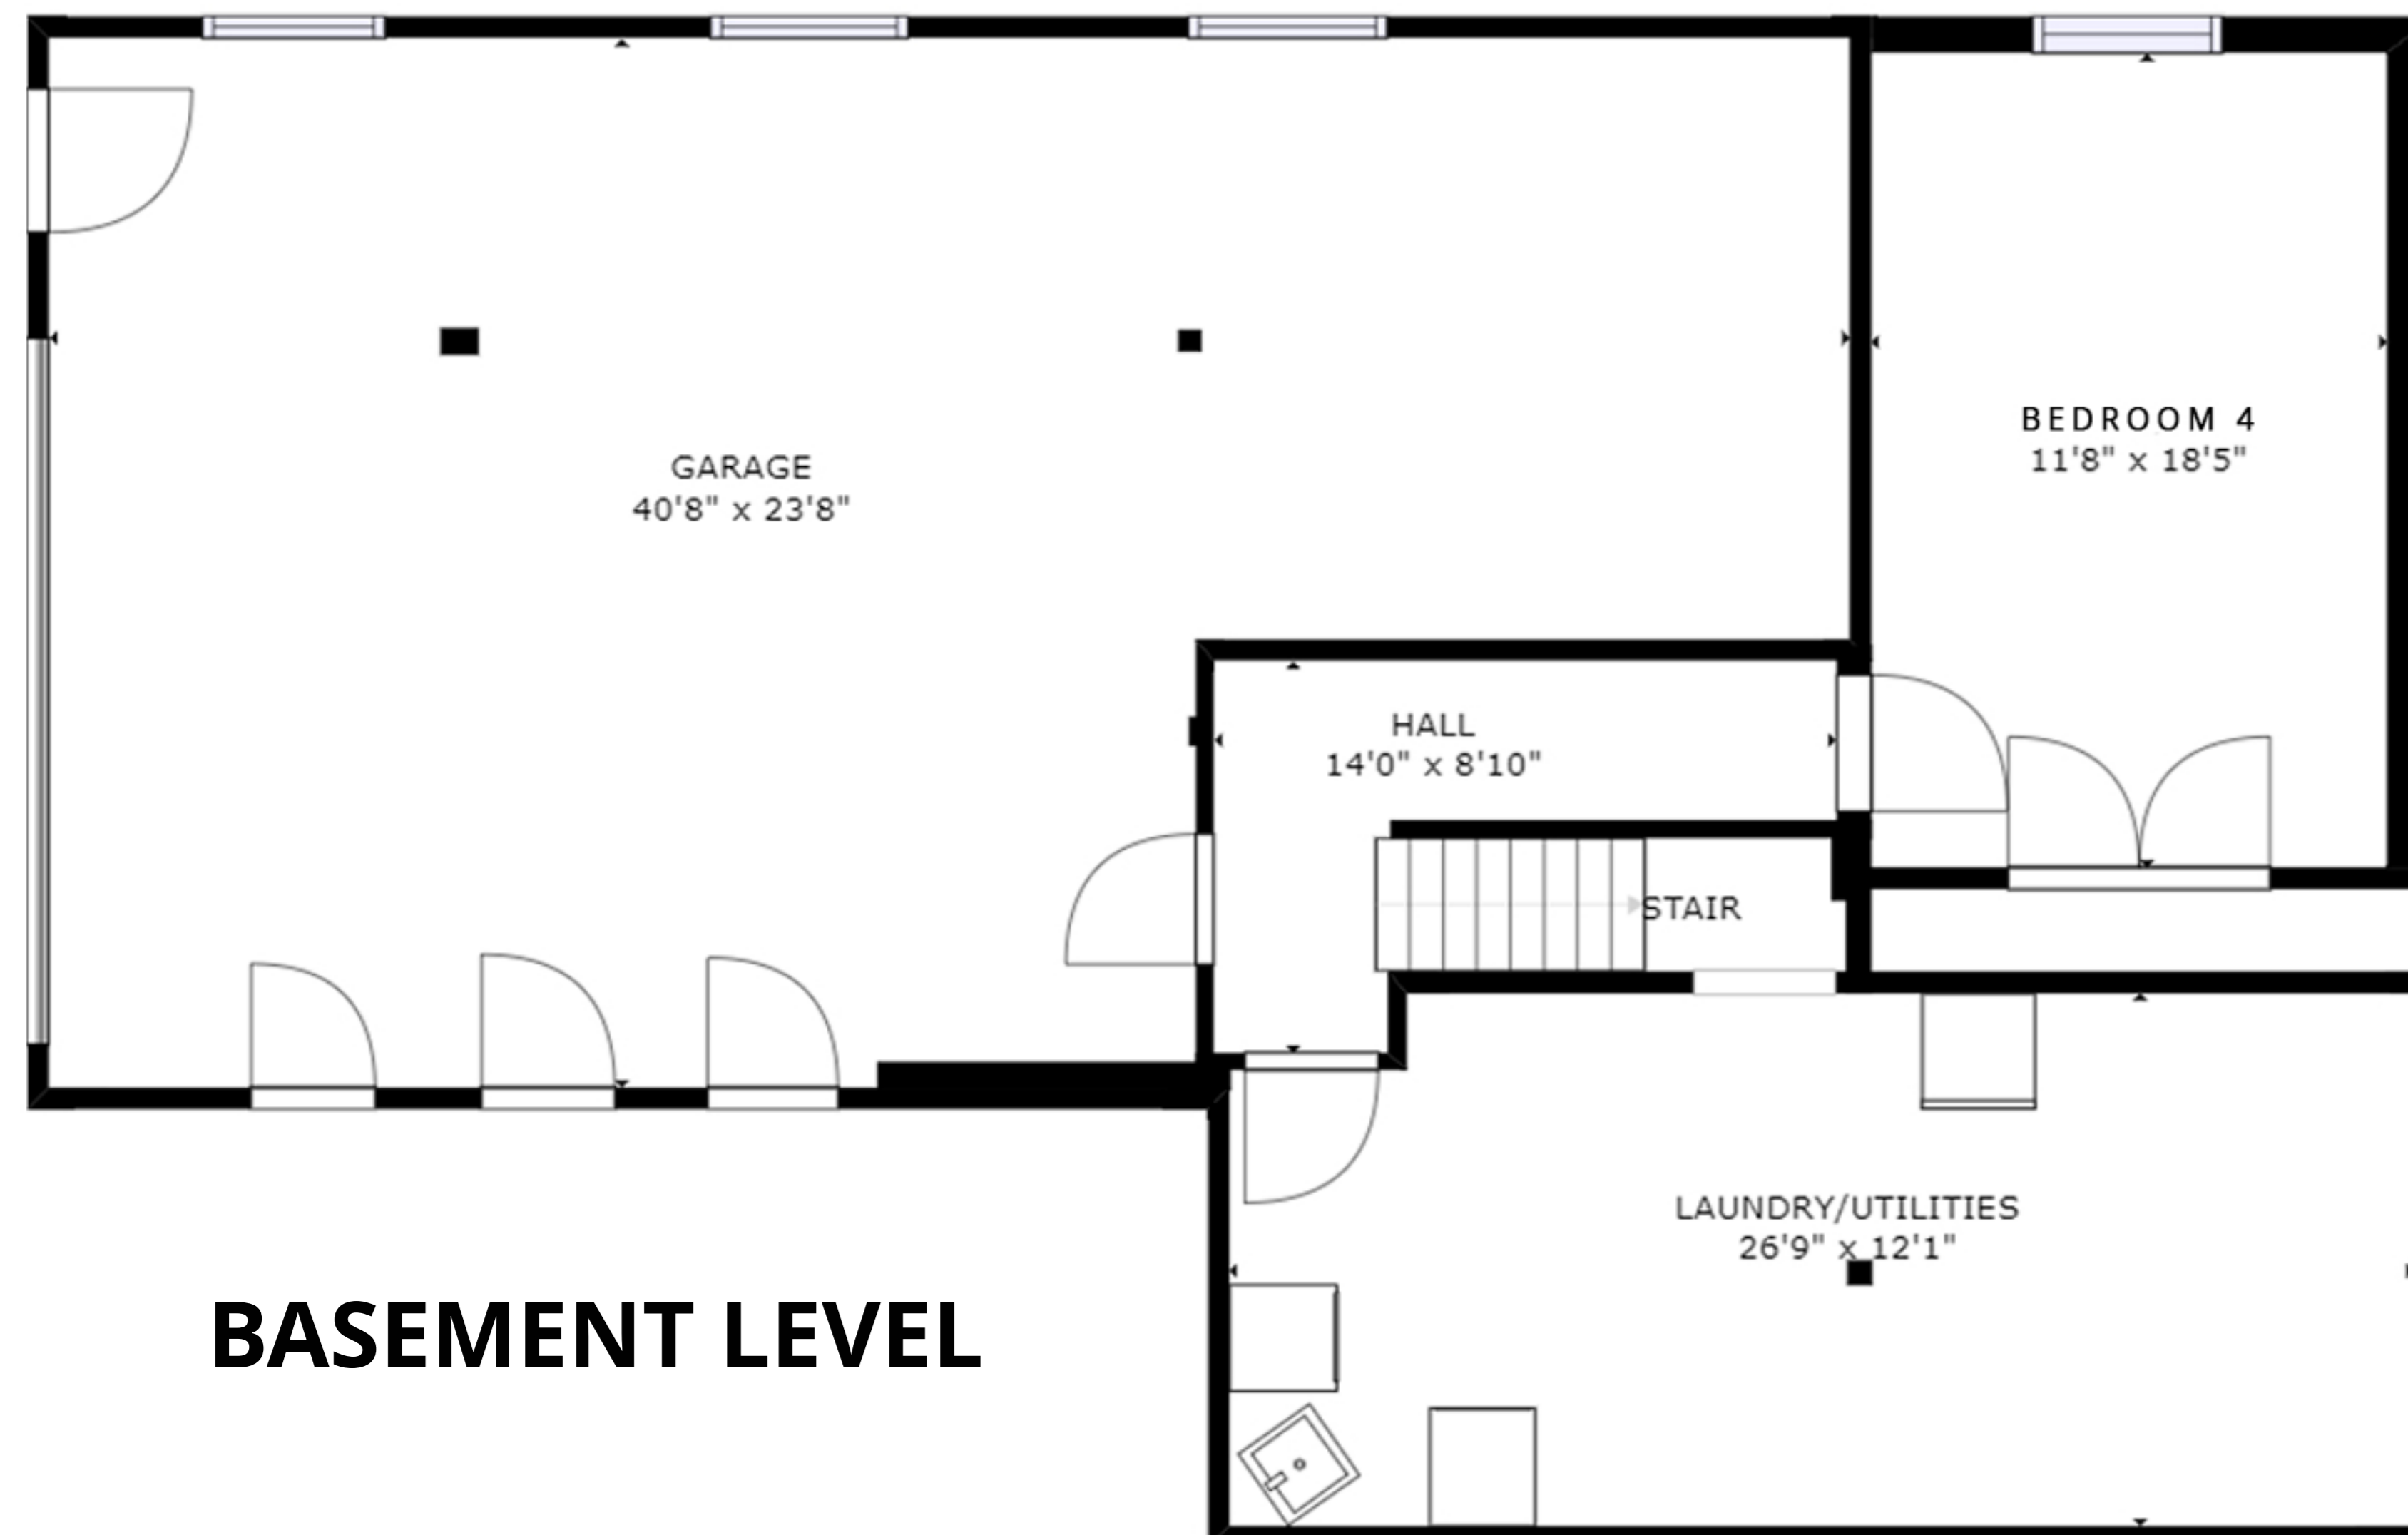

LOOKING GLASS REALTY

MAIN LEVEL

UPPER LEVEL

BASEMENT LEVEL

**137 Wanei Court
Brevard, NC 28712**

HEATED LIVING AREA:
Main Level = 1,711 SF
Upper Level = 214 SF
Basement Level = 387 SF
TOTAL = 2,312 SF