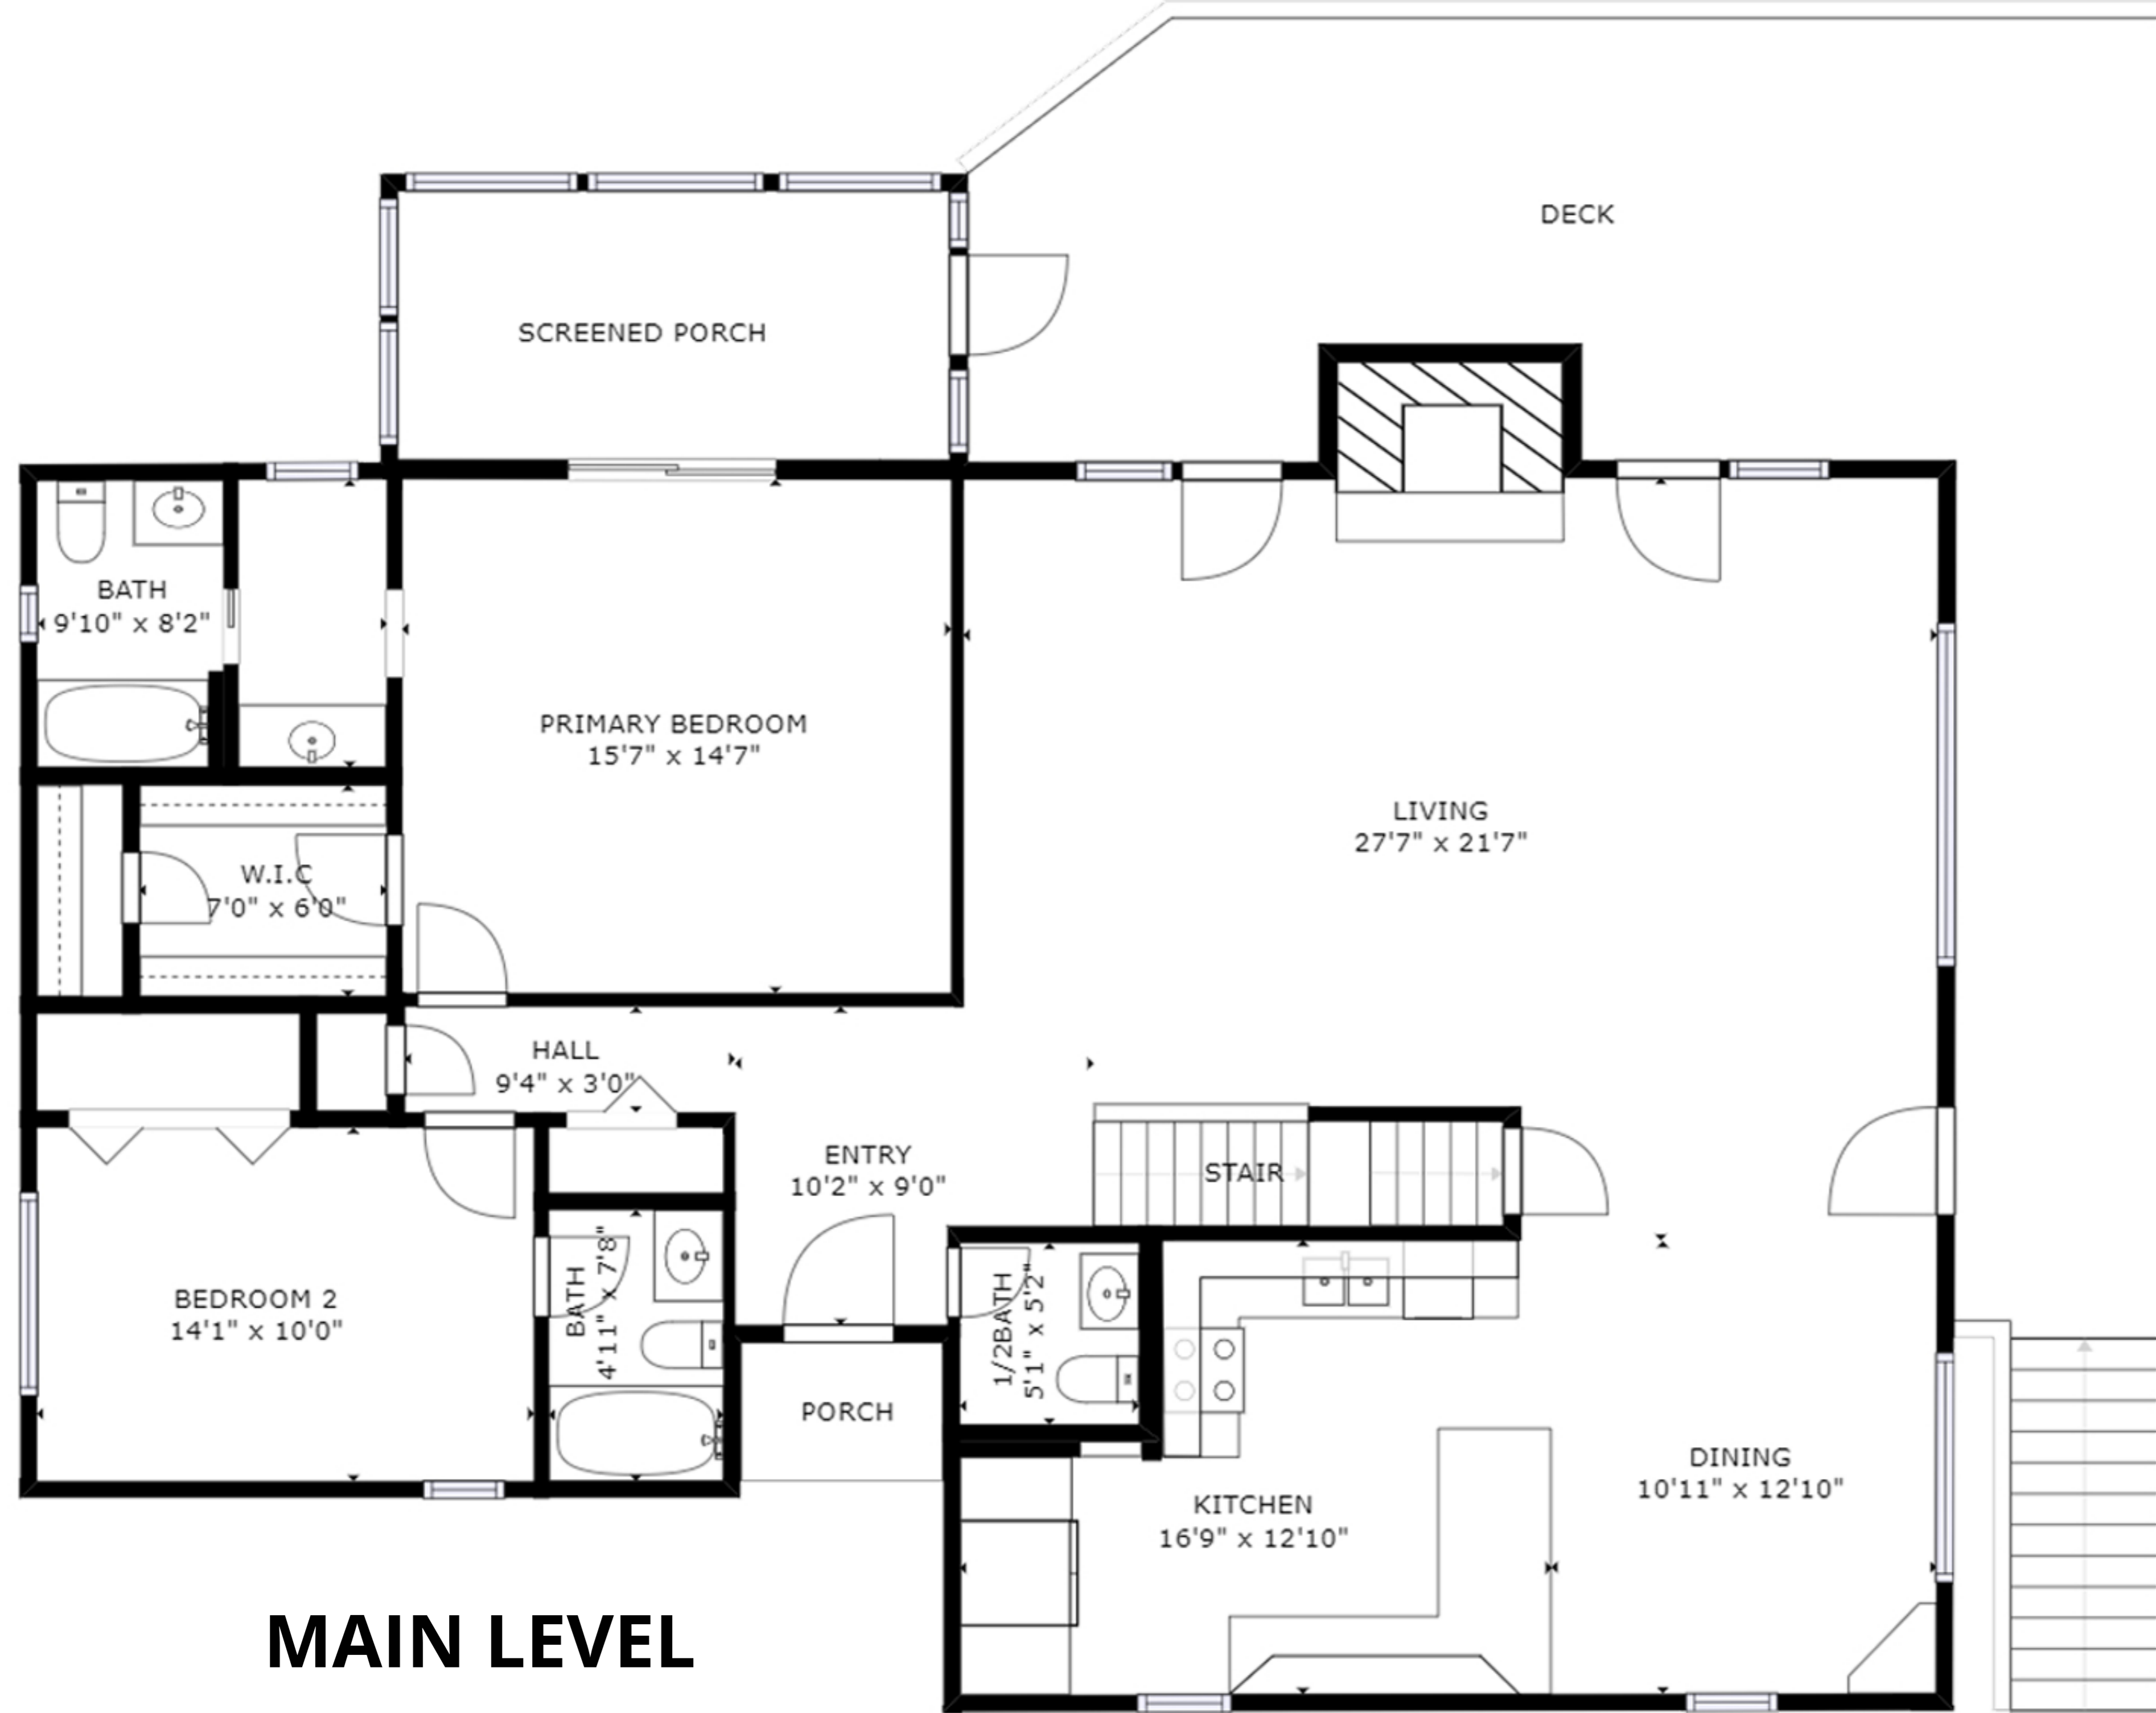

LOOKING GLASS REALTY

MAIN LEVEL

UPPER LEVEL

BASEMENT LEVEL

**137 Wanei Court
Brevard, NC 28712**

HEATED LIVING AREA:
Main Level = 1,711 SF
Upper Level = 214 SF
Basement Level = 387 SF
TOTAL = 2,312 SF