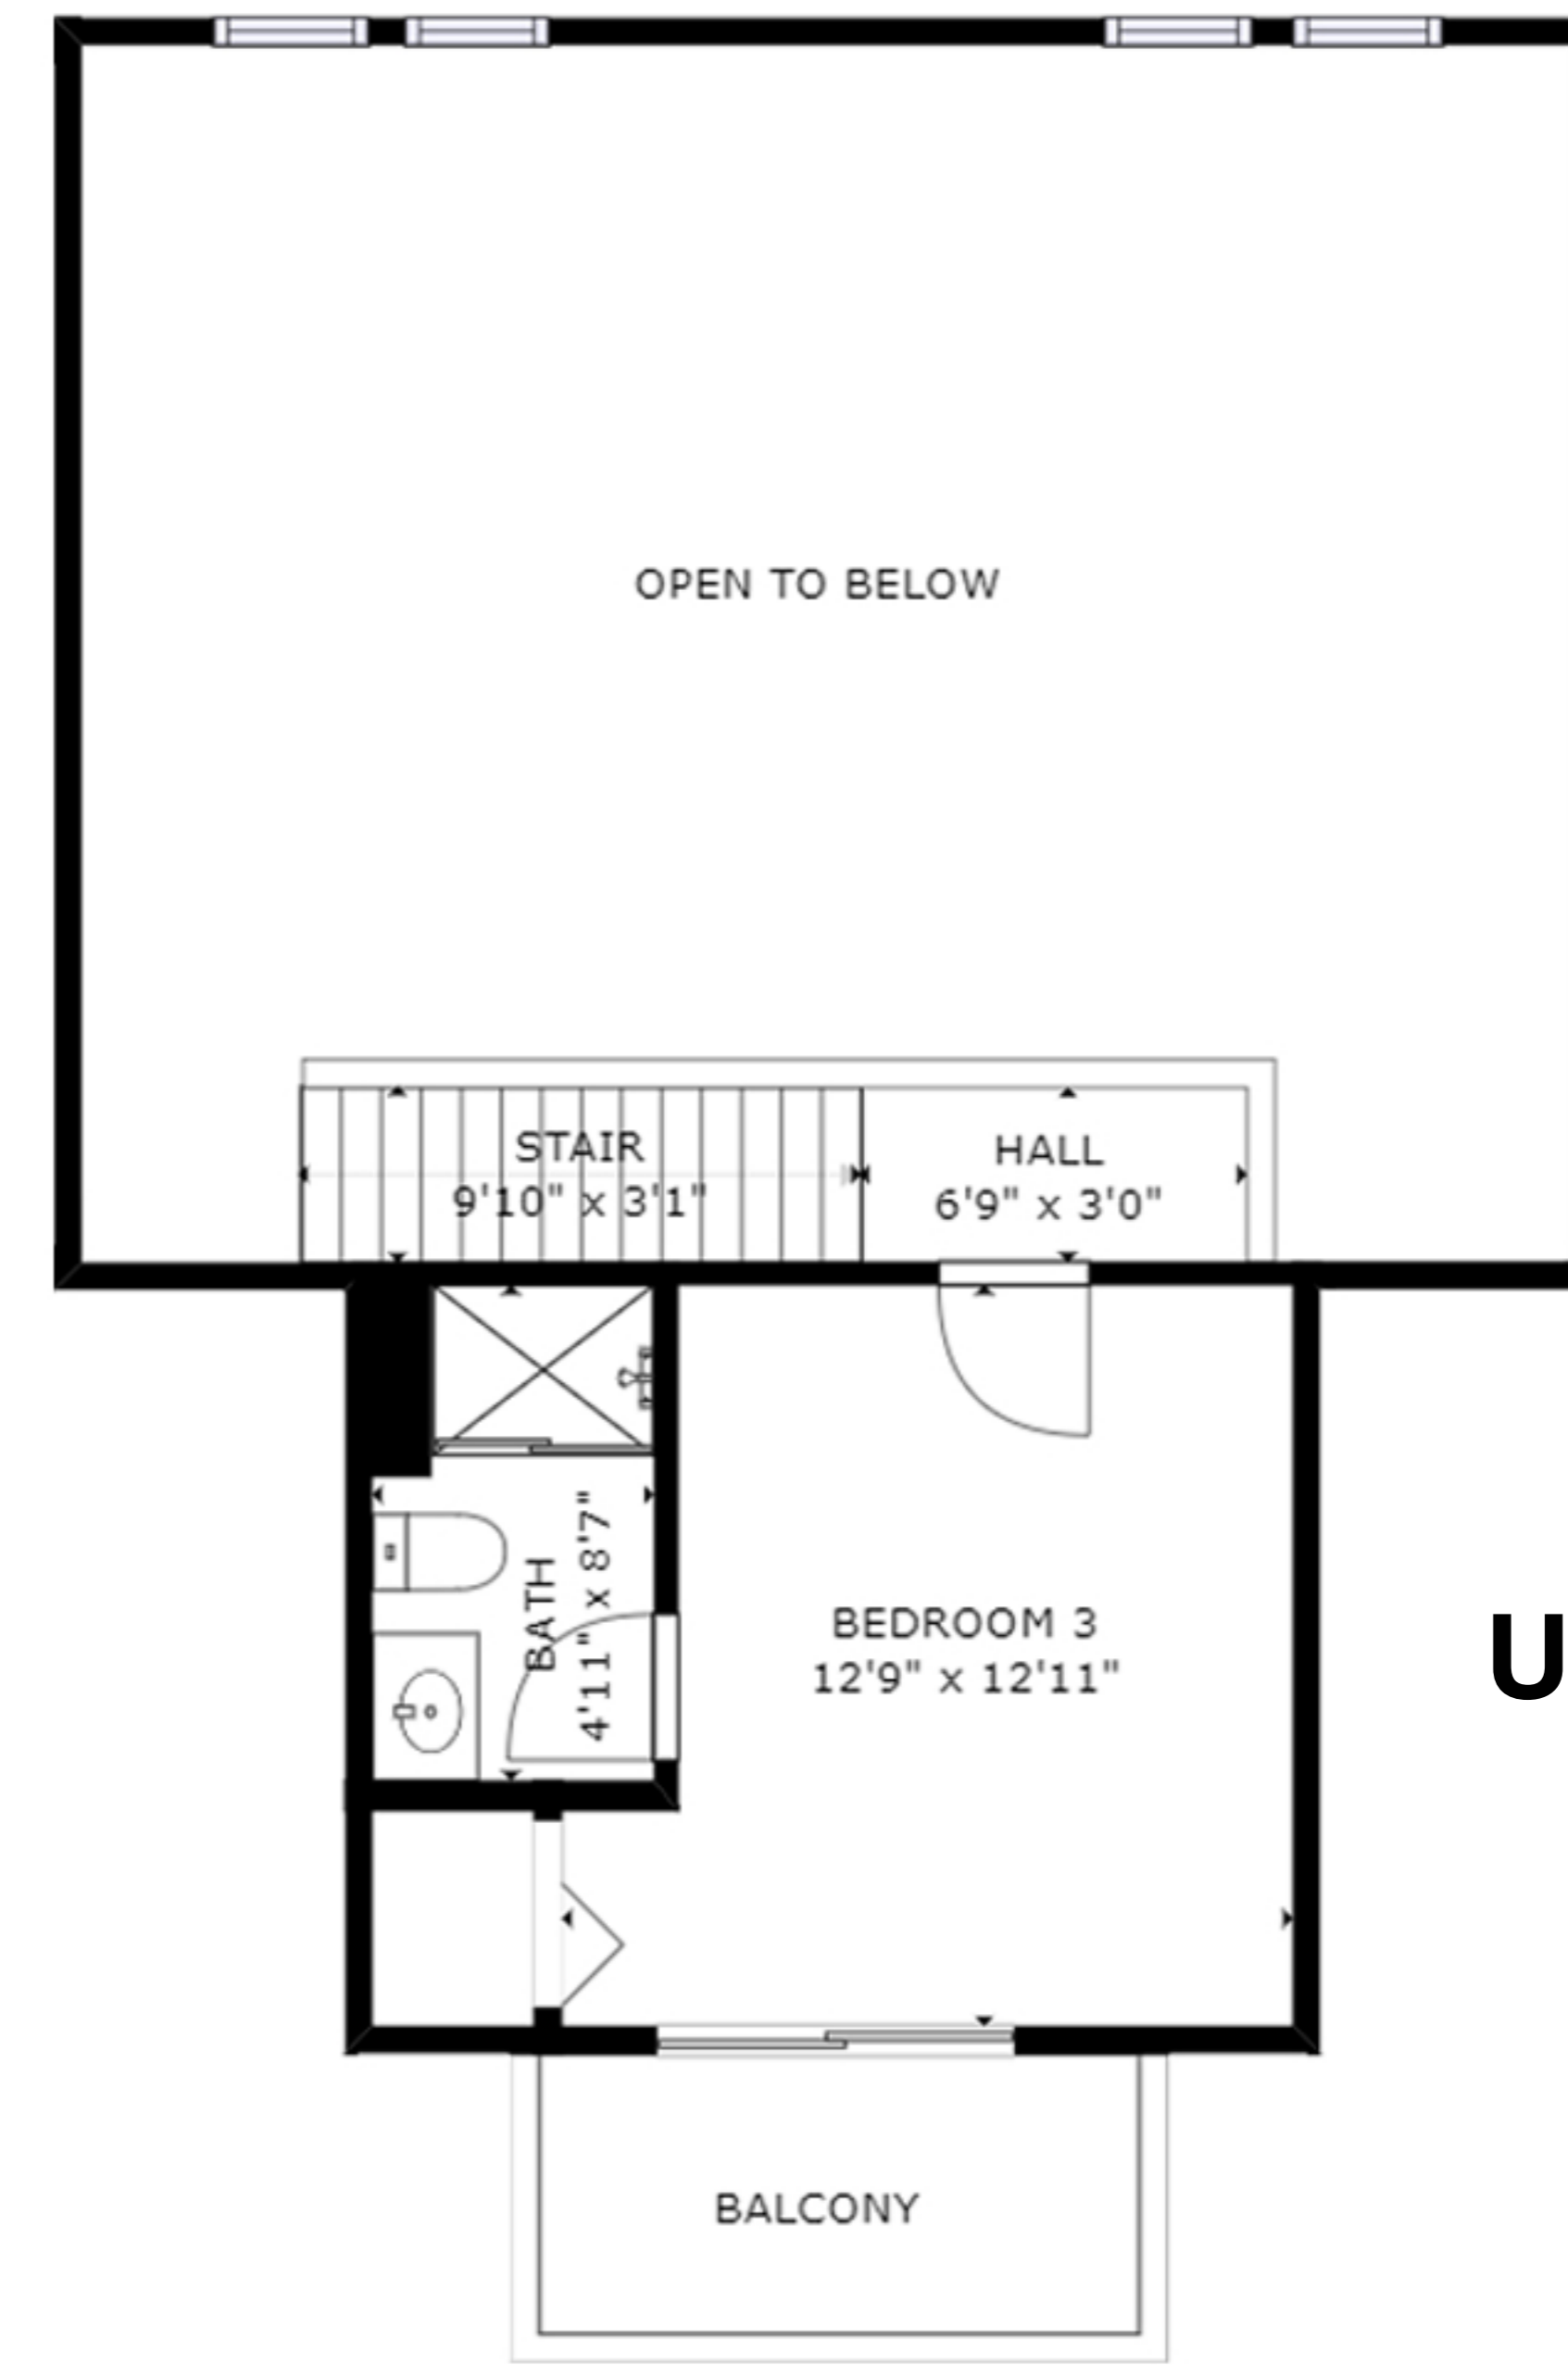

LOOKING GLASS REALTY

MAIN LEVEL

UPPER LEVEL

BASEMENT LEVEL

**137 Wanei Court
Brevard, NC 28712**

HEATED LIVING AREA:
Main Level = 1,711 SF
Upper Level = 214 SF
Basement Level = 387 SF
TOTAL = 2,312 SF