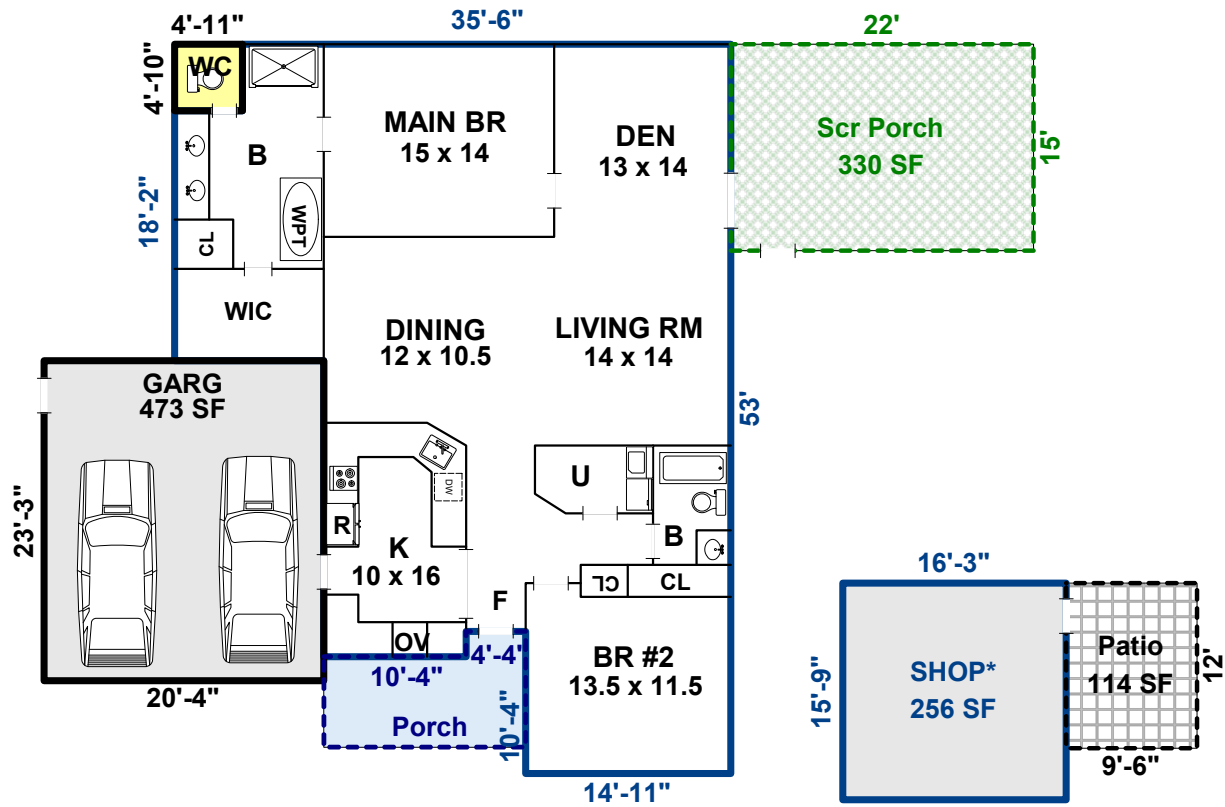

FINISHED HEATED LIVING AREA (FHLA)

1661 SF

= WC (24 sf) is finished but has no heat. It is not included in the FHLA total.

*Pt. Fin; No heat;
Below Grade; outside entry.

Interior sketches are for illustration purposes only.
Prepared by Diane L. Jetton, HMS (828)553-0171; dlj@pobox.com